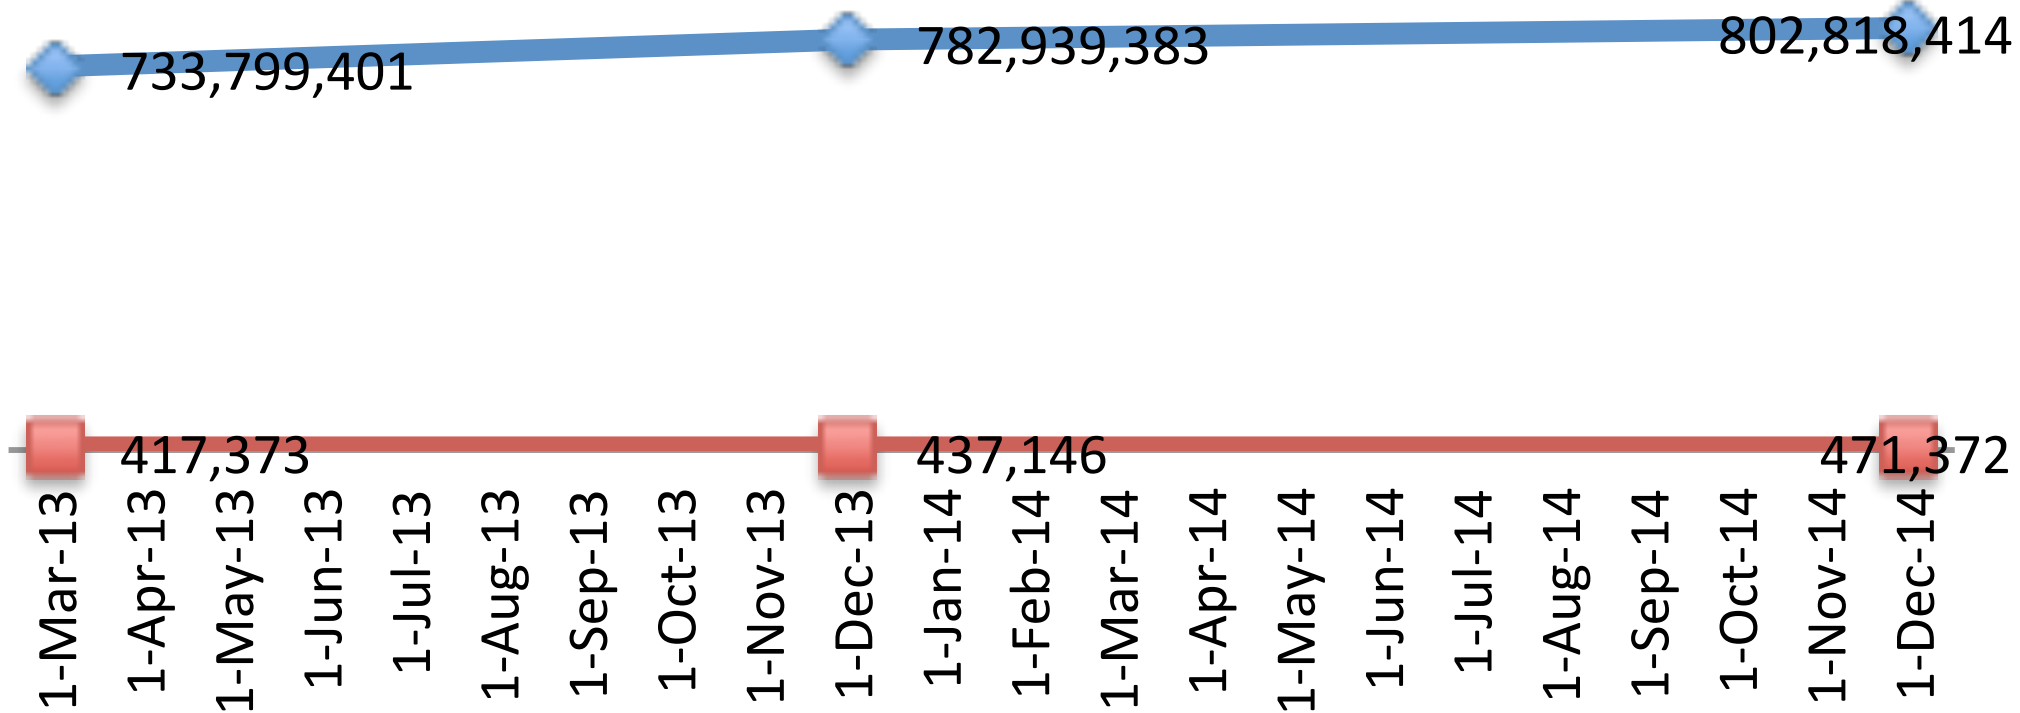

Velocidad Pico promedio

Global Costa Rica

Porcentaje de conexiones de banda ancha

Global Costa Rica

Porcentaje de conexiones de banda ancha alta

Global Costa Rica

Pocisión de Costa Rica en ranking

Vel. promedio Vel. pico promedio

Direcciones IPv4

Global Costa Rica

Crecimiento direcciones IPv4

Global Costa Rica

Region	% Attack Traffic	Unique IPv4 Addresses	Average Connection Speed (Mbps)	Peak Connection Speed (Mbps)	% Above 10 Mbps	% Above 4 Mbps	% Above 15 Mbps
AMERICAS							
Argentina	0.7%	7,500,411	4.5	23.4	7.4%	38%	1.3%
Bolivia	<0.1%	561,393	1.2	10.2	0.1%	1.4%	<0.1%
Brazil	2.3%	47,254,335	3.0	21.9	1.9%	26%	0.5%
Canada	0.9%	14,512,083	10.7	46.3	38%	85%	16%
Chile	0.3%	3,999,555	5.0	32.5	5.8%	53%	1.4%
Colombia	0.5%	11,235,012	3.7	24.7	2.0%	31%	0.5%
Costa Rica	<0.1%	471,372	2.8	13.2	0.8%	14%	0.4%
Ecuador	0.1%	999,930	3.7	21.7	2.4%	30%	0.5%
Mexico	1.0%	12,989,798	4.5	24.3	3.5%	43%	1.0%
Panama	0.1%	442,400	2.9	14.9	0.9%	17%	0.2%
Paraguay	<0.1%	181,956	1.4	10.1	0.1%	1.2%	<0.1%
Peru	<0.1%	1,149,874	4.0	23.1	1.3%	39%	0.2%
United States	13%	151,386,342	11.1	49.4	39%	74%	18%
Uruguay	0.2%	1,245,722	5.9	63.3	9.9%	63%	3.2%
Venezuela	1.3%	3,782,243	1.4	11.7	0.2%	1.7%	0.1%